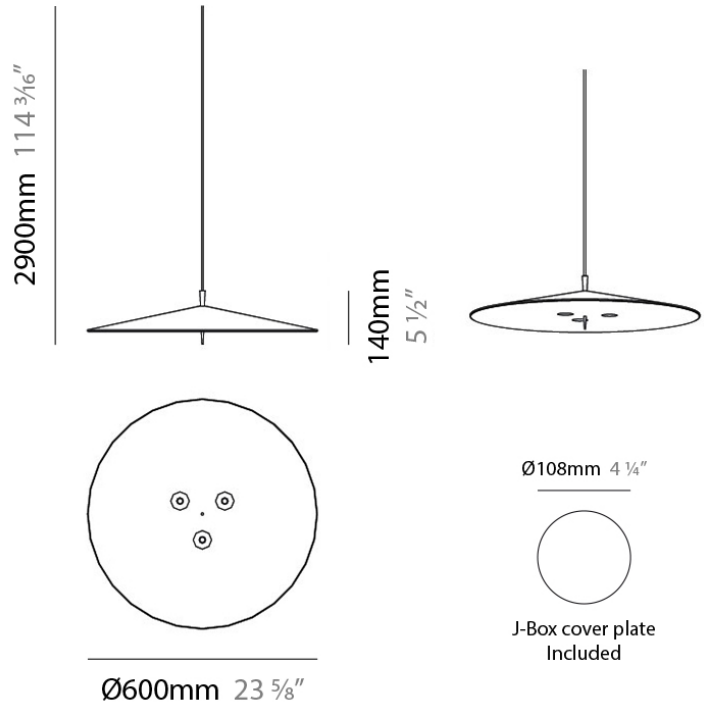

PLA SUSPENSION

D91179

PROJECT	
TYPE	
NOTES	
QUANTITY	
DATE	

GENERAL

Series: Pla
Brand: Milan
Division: Design
Mounting Type: Suspension
Mounting Location: Ceiling
Subcategory: Pendant

PHYSICAL

Shape: Cone
Diameter (mm): 600
Diameter (in): 23 5/8
Height (mm): 140
Height (in): 5 1/2
Max. Overall Height (mm): 2900
Max. Overall Height (in): 114 3/16
Weight (kg): 3.2
Weight (lbs): 7
Fixture Material: Aluminum
Cable Details: 2000mm Transparent Cable

ELECTRICAL

Lamp Type: LED
Total Output Wattage (W): 33
Max. Wattage Per Lamp (W): 11
Dimming: Non-Dimmable
Driver Included: Yes
Input Voltage (V): 120

LED

Number of LEDs: 3
Color Temperature (°K): 2700
Nominal Lumen (lm): 3x845
CRI: >90 CRI

OPTICAL

RATINGS AND CERTIFICATIONS

Certified By: CSA Certified to UL and CSA Standards
IP rating: IP20