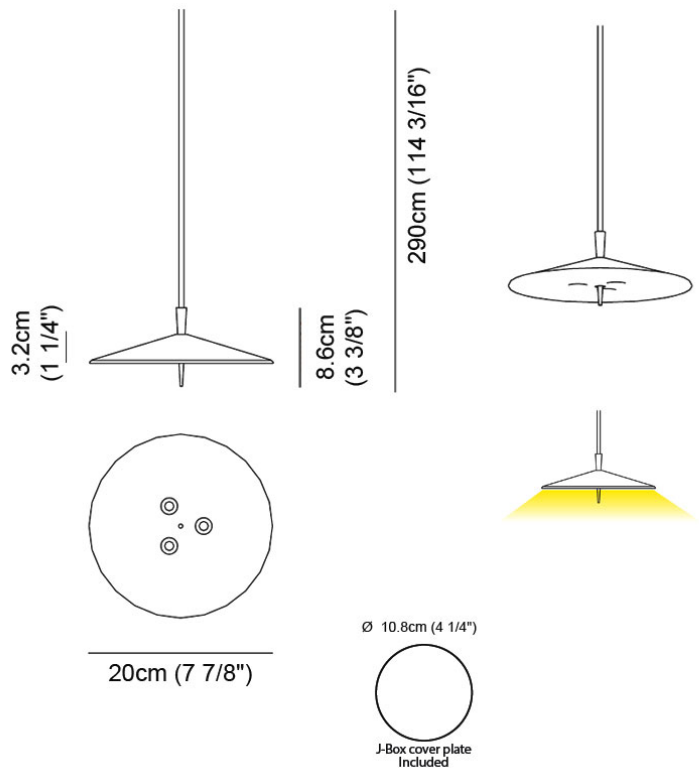

PROJECT	
TYPE	
NOTES	
QUANTITY	
DATE	

PLA SUSPENSION

D91154

GENERAL

Series: Pla
 Brand: Milan
 Division: Design
 Mounting Type: Suspension
 Mounting Location: Ceiling
 Subcategory: Pendant

PHYSICAL

Diameter (mm): 200
 Diameter (in): 7 7/8
 Height (mm): 86
 Height (in): 3 3/8
 Max. Overall Height (mm): 2900
 Max. Overall Height (in): 114 3/16
 Weight (kg): 2.7
 Weight (lbs): 6

PLA SUSPENSION

D91179

PROJECT	
TYPE	
NOTES	
QUANTITY	
DATE	

GENERAL

Series: Pla
 Brand: Milan
 Division: Design
 Mounting Type: Suspension
 Mounting Location: Ceiling
 Subcategory: Pendant

PHYSICAL

Shape: Cone
 Diameter (mm): 600
 Diameter (in): 23 5/8
 Height (mm): 140
 Height (in): 5 1/2
 Max. Overall Height (mm): 2900
 Max. Overall Height (in): 114 3/16
 Weight (kg): 3.2
 Weight (lbs): 7
 Fixture Material: Aluminum
 Cable Details: 2000mm Transparent Cable